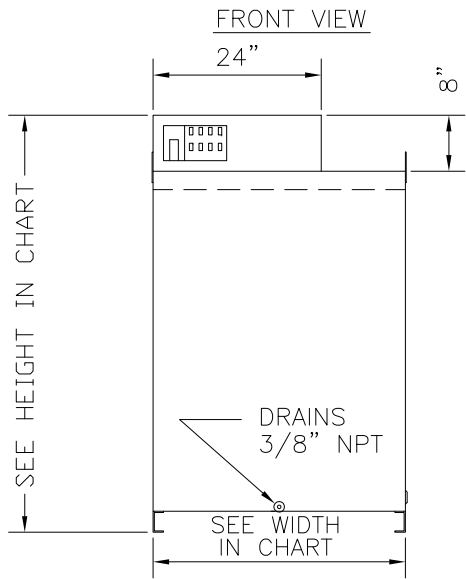

		MODEL				
		DT400	DT450	DT500	DT550	DT600
CAPACITY	GAL.	400	450	500	550	600
	LIT.	1514	1703	1893	2082	2271
WIDTH	IN	36	36	36	36	36
	CM	91.4	91.4	91.4	91.4	91.4
DEPTH	IN	57	65	72	79	86
	CM	144.8	165	182.9	200.6	218.4
HEIGHT	IN	59.5	59.5	59.5	59.5	59.5
	CM	151.1	151.1	151.1	151.1	151.1
WEIGHT	LB	524	570	610	797	848
	KG	238	259	277	362	385
EMERGENCY VENT	IN	4	4	4	4	5

**UL LISTED**  
FILE MH 15297  
WHEN SPECIFIED

REV	DATE	DESCRIPTION	BY
2	12-13	MOVED NORMAL VENT TO TOP	MEP
1	6-08	REMOVED HIGH/LOW ALARM LEVELS	KNA

E & C A		
SCALE NONE	APPROVED BY	DRAWN BY TMP
DATE 9-22-94		REVISED
DT400ULD, 450ULD, 500ULD,		DRAWING NUMBER
550ULD, 600ULD		02662