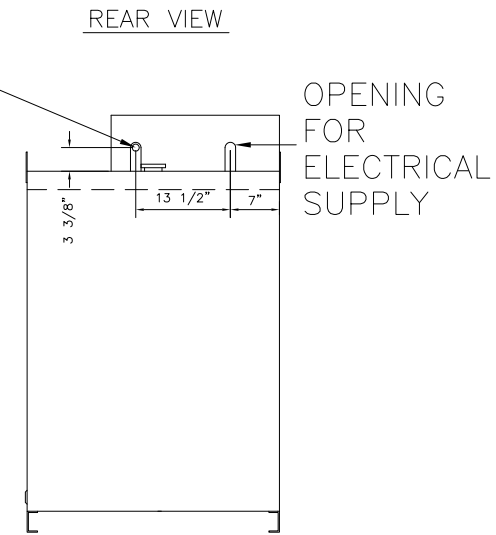

		MODEL				
		DT400	DT450	DT500	DT550	DT600
CAPACITY	GAL.	400	450	500	550	600
	LIT.	1514	1703	1893	2082	2271
WIDTH	IN	36	36	36	36	36
	CM	91.4	91.4	91.4	91.4	91.4
DEPTH	IN	57	65	72	79	86
	CM	144.8	165	182.9	200.6	218.4
HEIGHT	IN	59.5	59.5	59.5	59.5	59.5
	CM	151.1	151.1	151.1	151.1	151.1
WEIGHT	LB	524	570	610	797	848
	KG	238	259	277	362	385
EMERGENCY VENT	IN	4	4	4	4	5

**UL LISTED**  
FILE MH 15297  
WHEN SPECIFIED

REV	DATE	DESCRIPTION	BY
2	12-13	MOVED NORMAL VENT TO TOP	MEP
1	6-08	REMOVED HIGH/LOW ALARM LEVELS	KNA

E & C A		
SCALE NONE	APPROVED BY	DRAWN BY TMP
DATE 9-22-94		REVISED
DT400ULD, 450ULD, 500ULD,		DRAWING NUMBER
550ULD, 600ULD		02662