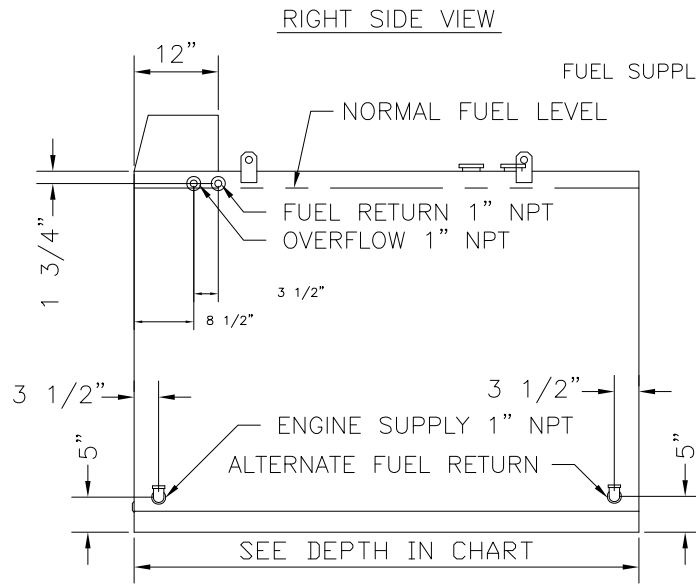

		MODEL				
		DT400	DT450	DT500	DT550	DT600
CAPACITY	GAL.	400	450	500	550	600
	LIT.	1514	1703	1893	2082	2271
WIDTH	IN	36	36	36	36	36
	CM	91.4	91.4	91.4	91.4	91.4
DEPTH	IN	57	65	72	79	86
	CM	144.8	165	182.9	200.6	218.4
HEIGHT	IN	59.5	59.5	59.5	59.5	59.5
	CM	151.1	151.1	151.1	151.1	151.1
WEIGHT	LB	524	570	610	797	848
	KG	238	259	277	362	385
EMERGENCY VENT	IN	4	4	4	4	5

**UL LISTED**  
FILE MH 15297  
WHEN SPECIFIED

REV	DATE	DESCRIPTION	BY
2	12-13	MOVED NORMAL VENT TO TOP	MEP
1	6-08	REMOVED HIGH/LOW ALARM LEVELS	KNA

E & C A		
SCALE NONE	APPROVED BY	DRAWN BY TMP
DATE 9-22-94		REVISED
DT400ULD, 450ULD, 500ULD,		DRAWING NUMBER
550ULD, 600ULD		02662